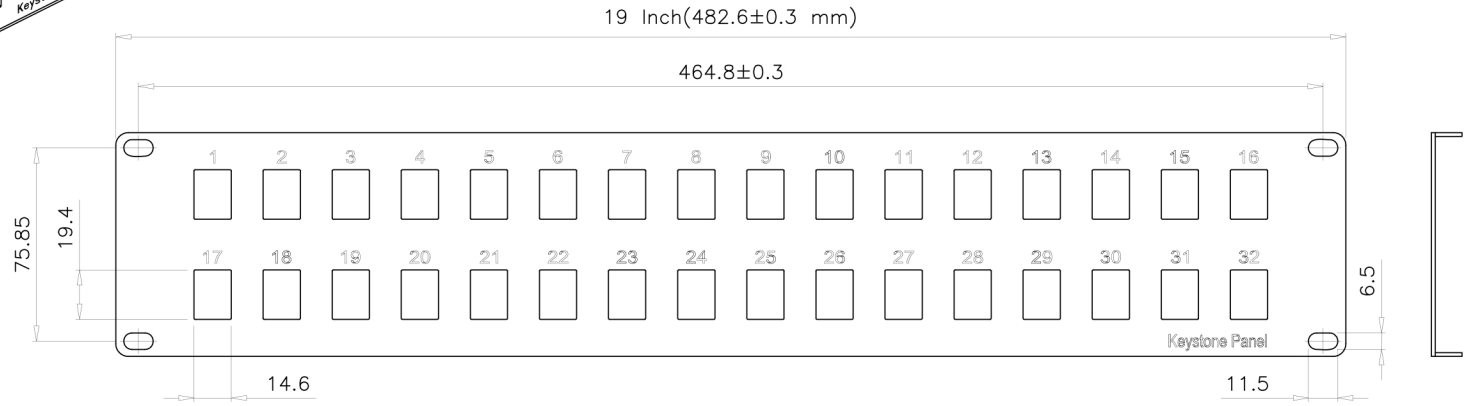

SCALE 1/4

Specification :

Material :
 1. Panel : SPCC, 1.5 mm thickness with Black color painted.

		PART NUMBER: 15-175-032
		2U 32port Panel for Keystone Jack (w/o keystone jack) - BLACK
UNIT	M / M	
SCALE	1/3	
DWG NO:	102223	